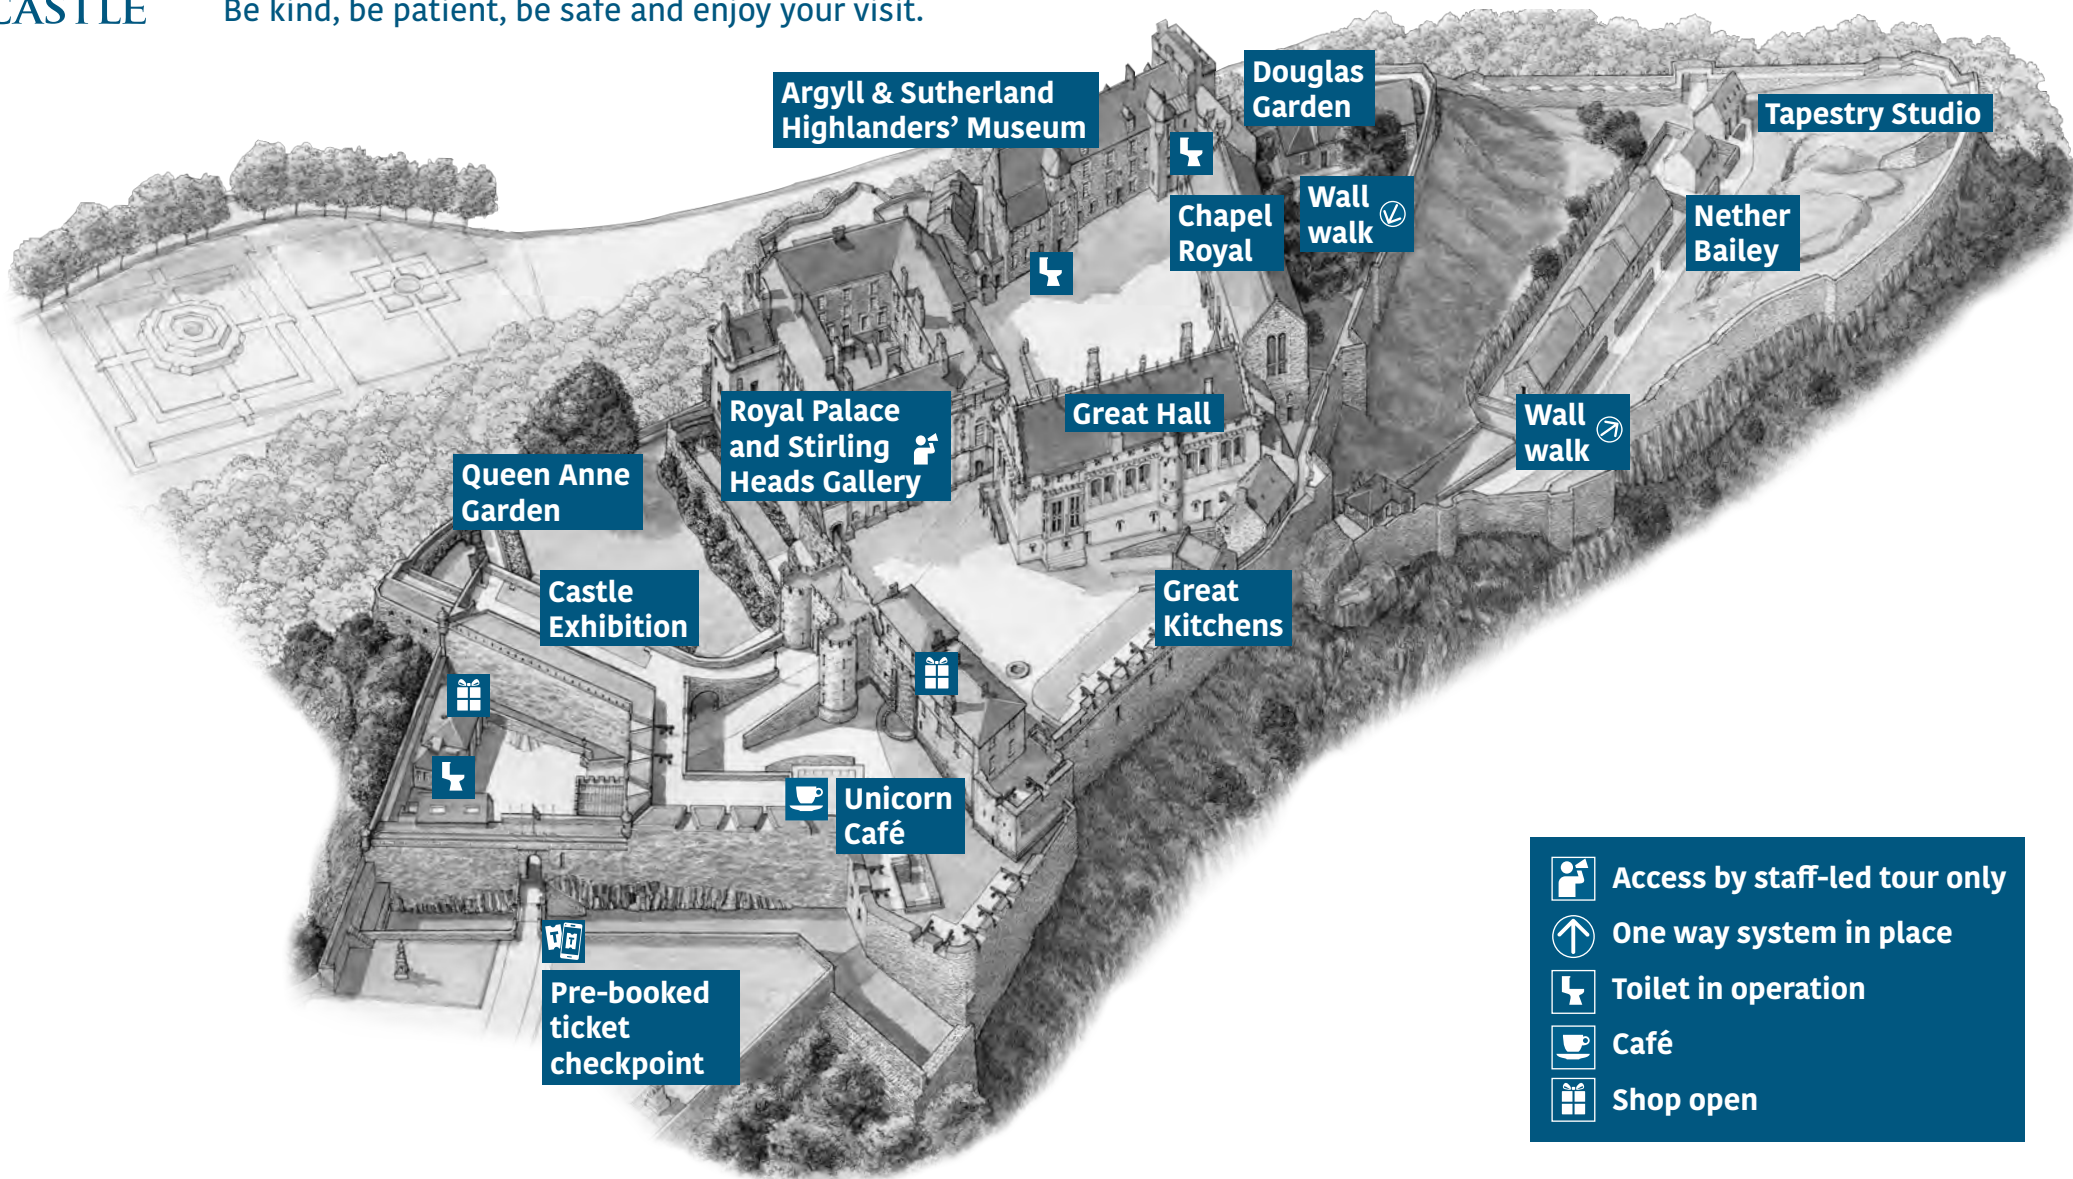

STIRLING
CASTLE

Welcome

This guide will help you find all areas of the castle that are currently open. Follow the blue signs and ask our staff for assistance if you need it.

Be kind, be patient, be safe and enjoy your visit.

INTERIOR AREAS

Capacity is limited and opening hours may vary. Our staff will be happy to advise. Please wear a face covering in all interior areas.

-  Access by staff-led tour only
-  One way system in place
-  Toilet in operation
-  Café
-  Shop open